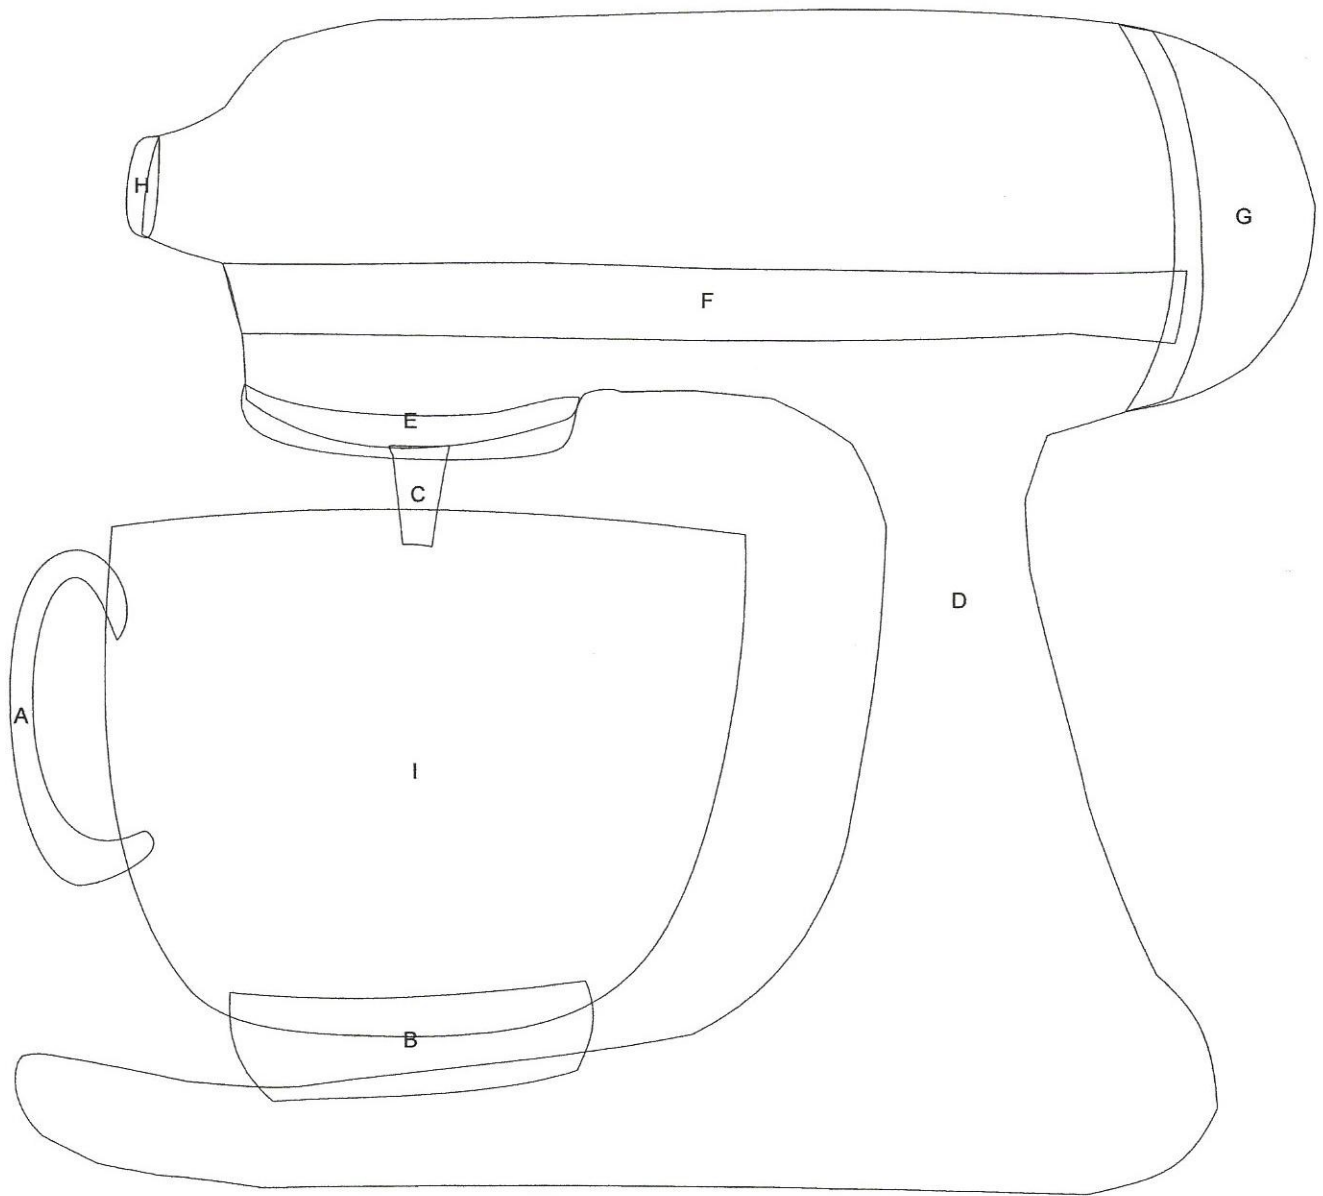

Kitchen Stand Mixer by Lori Miller Designs

Key Block (46/50 actual size)

©2020 Lori Miller Designs 8" block

©2020

Lori Miller
Designs

6" block